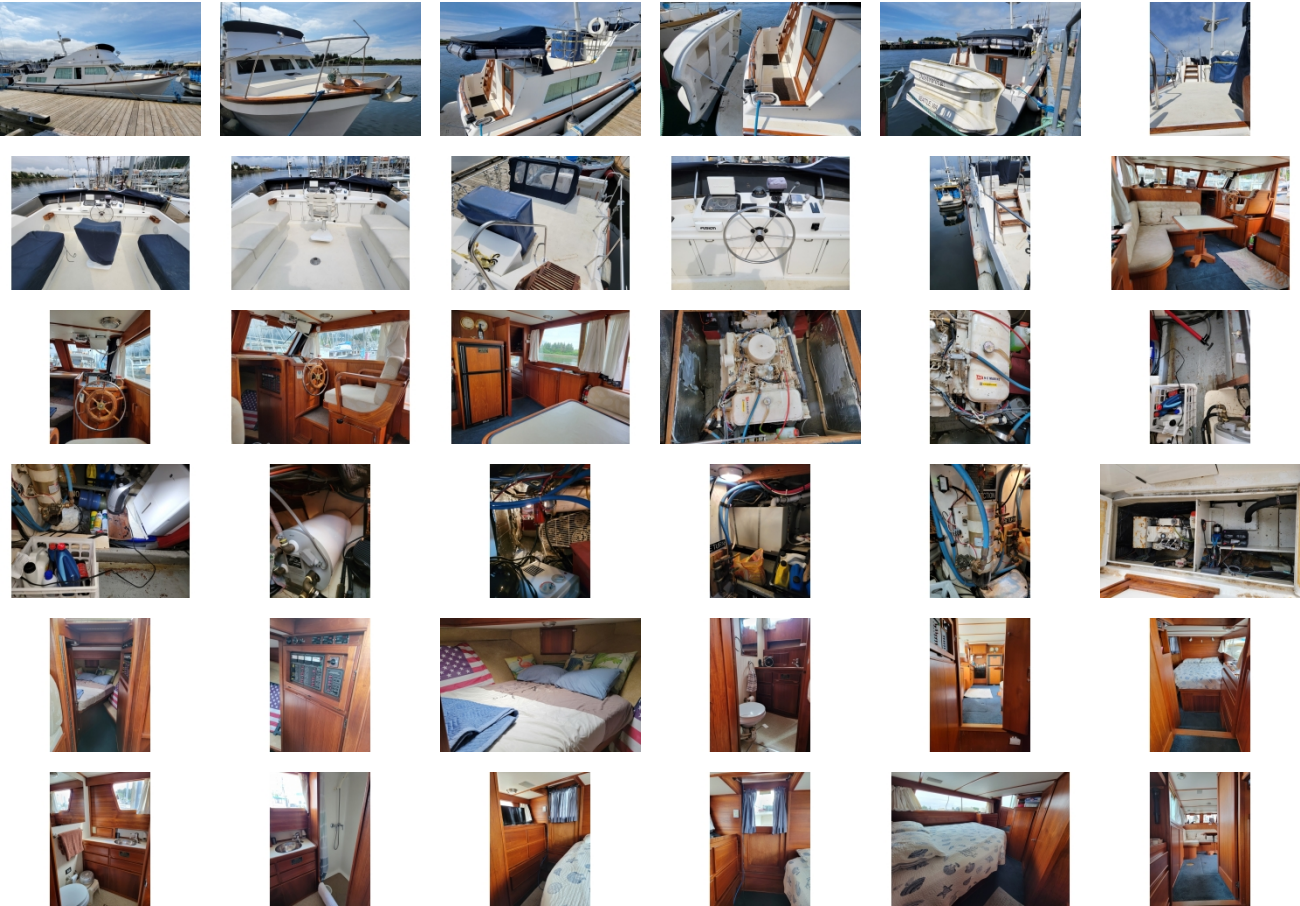

GALLERY

LOCATION MAP