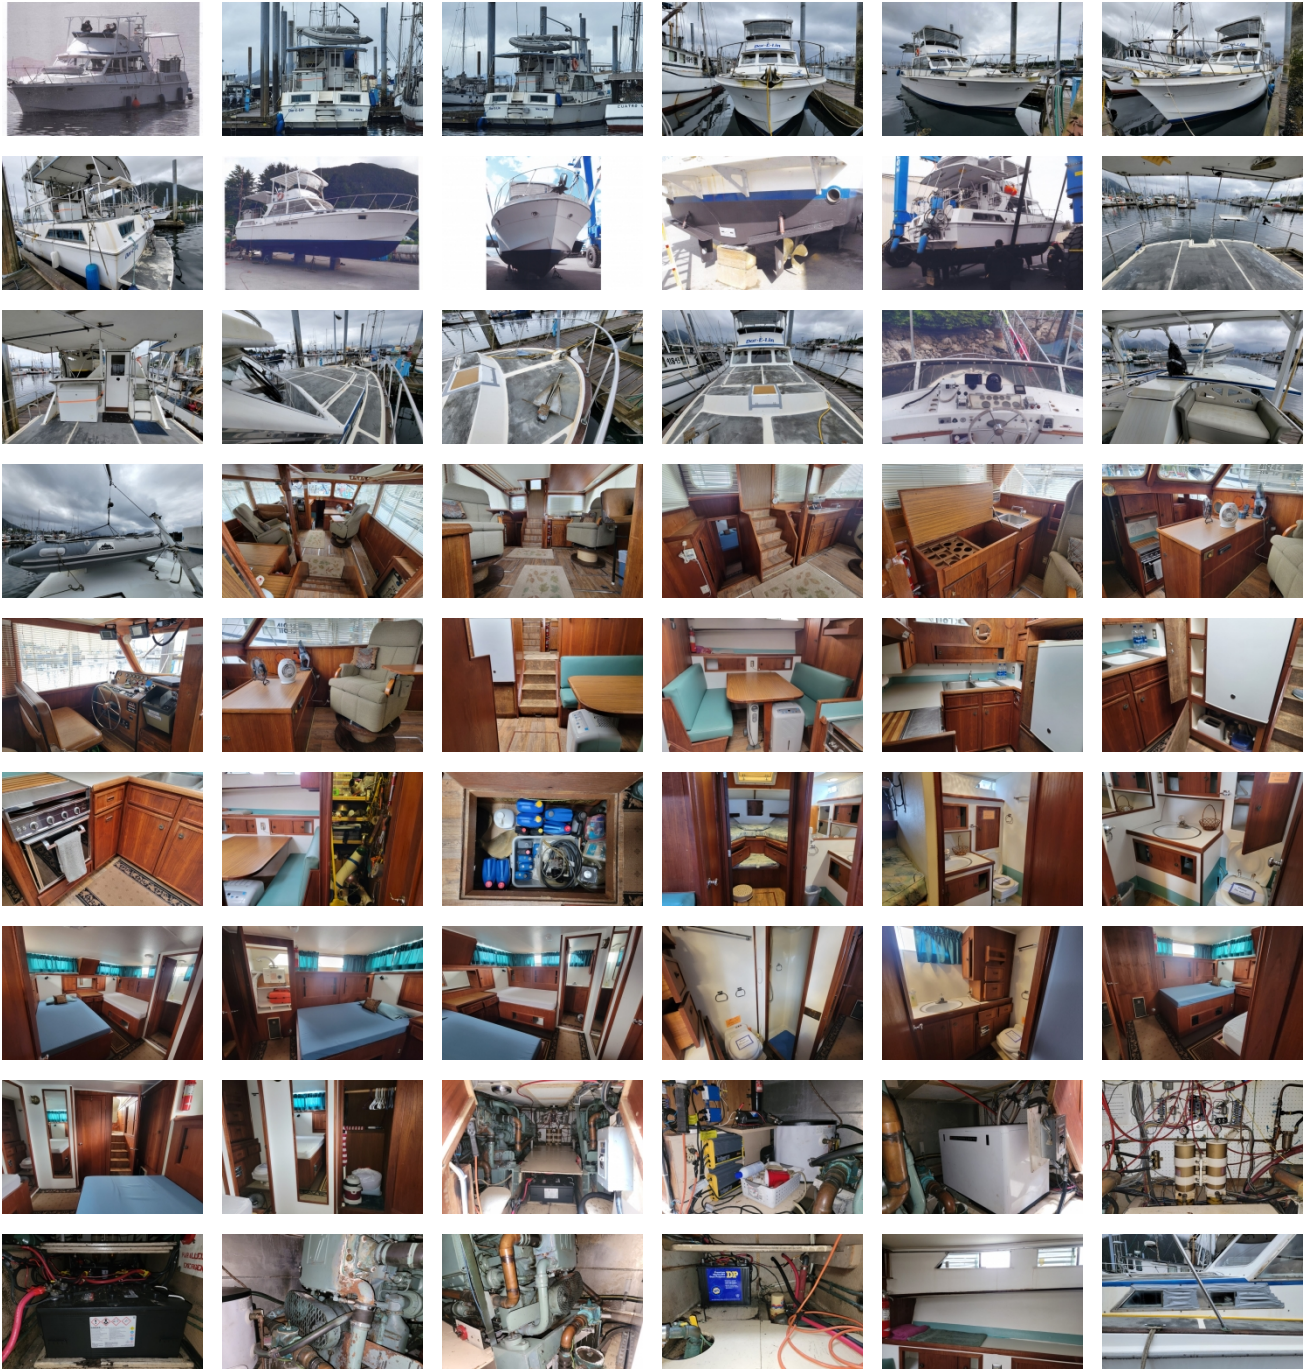

GALLERY

LOCATION MAP